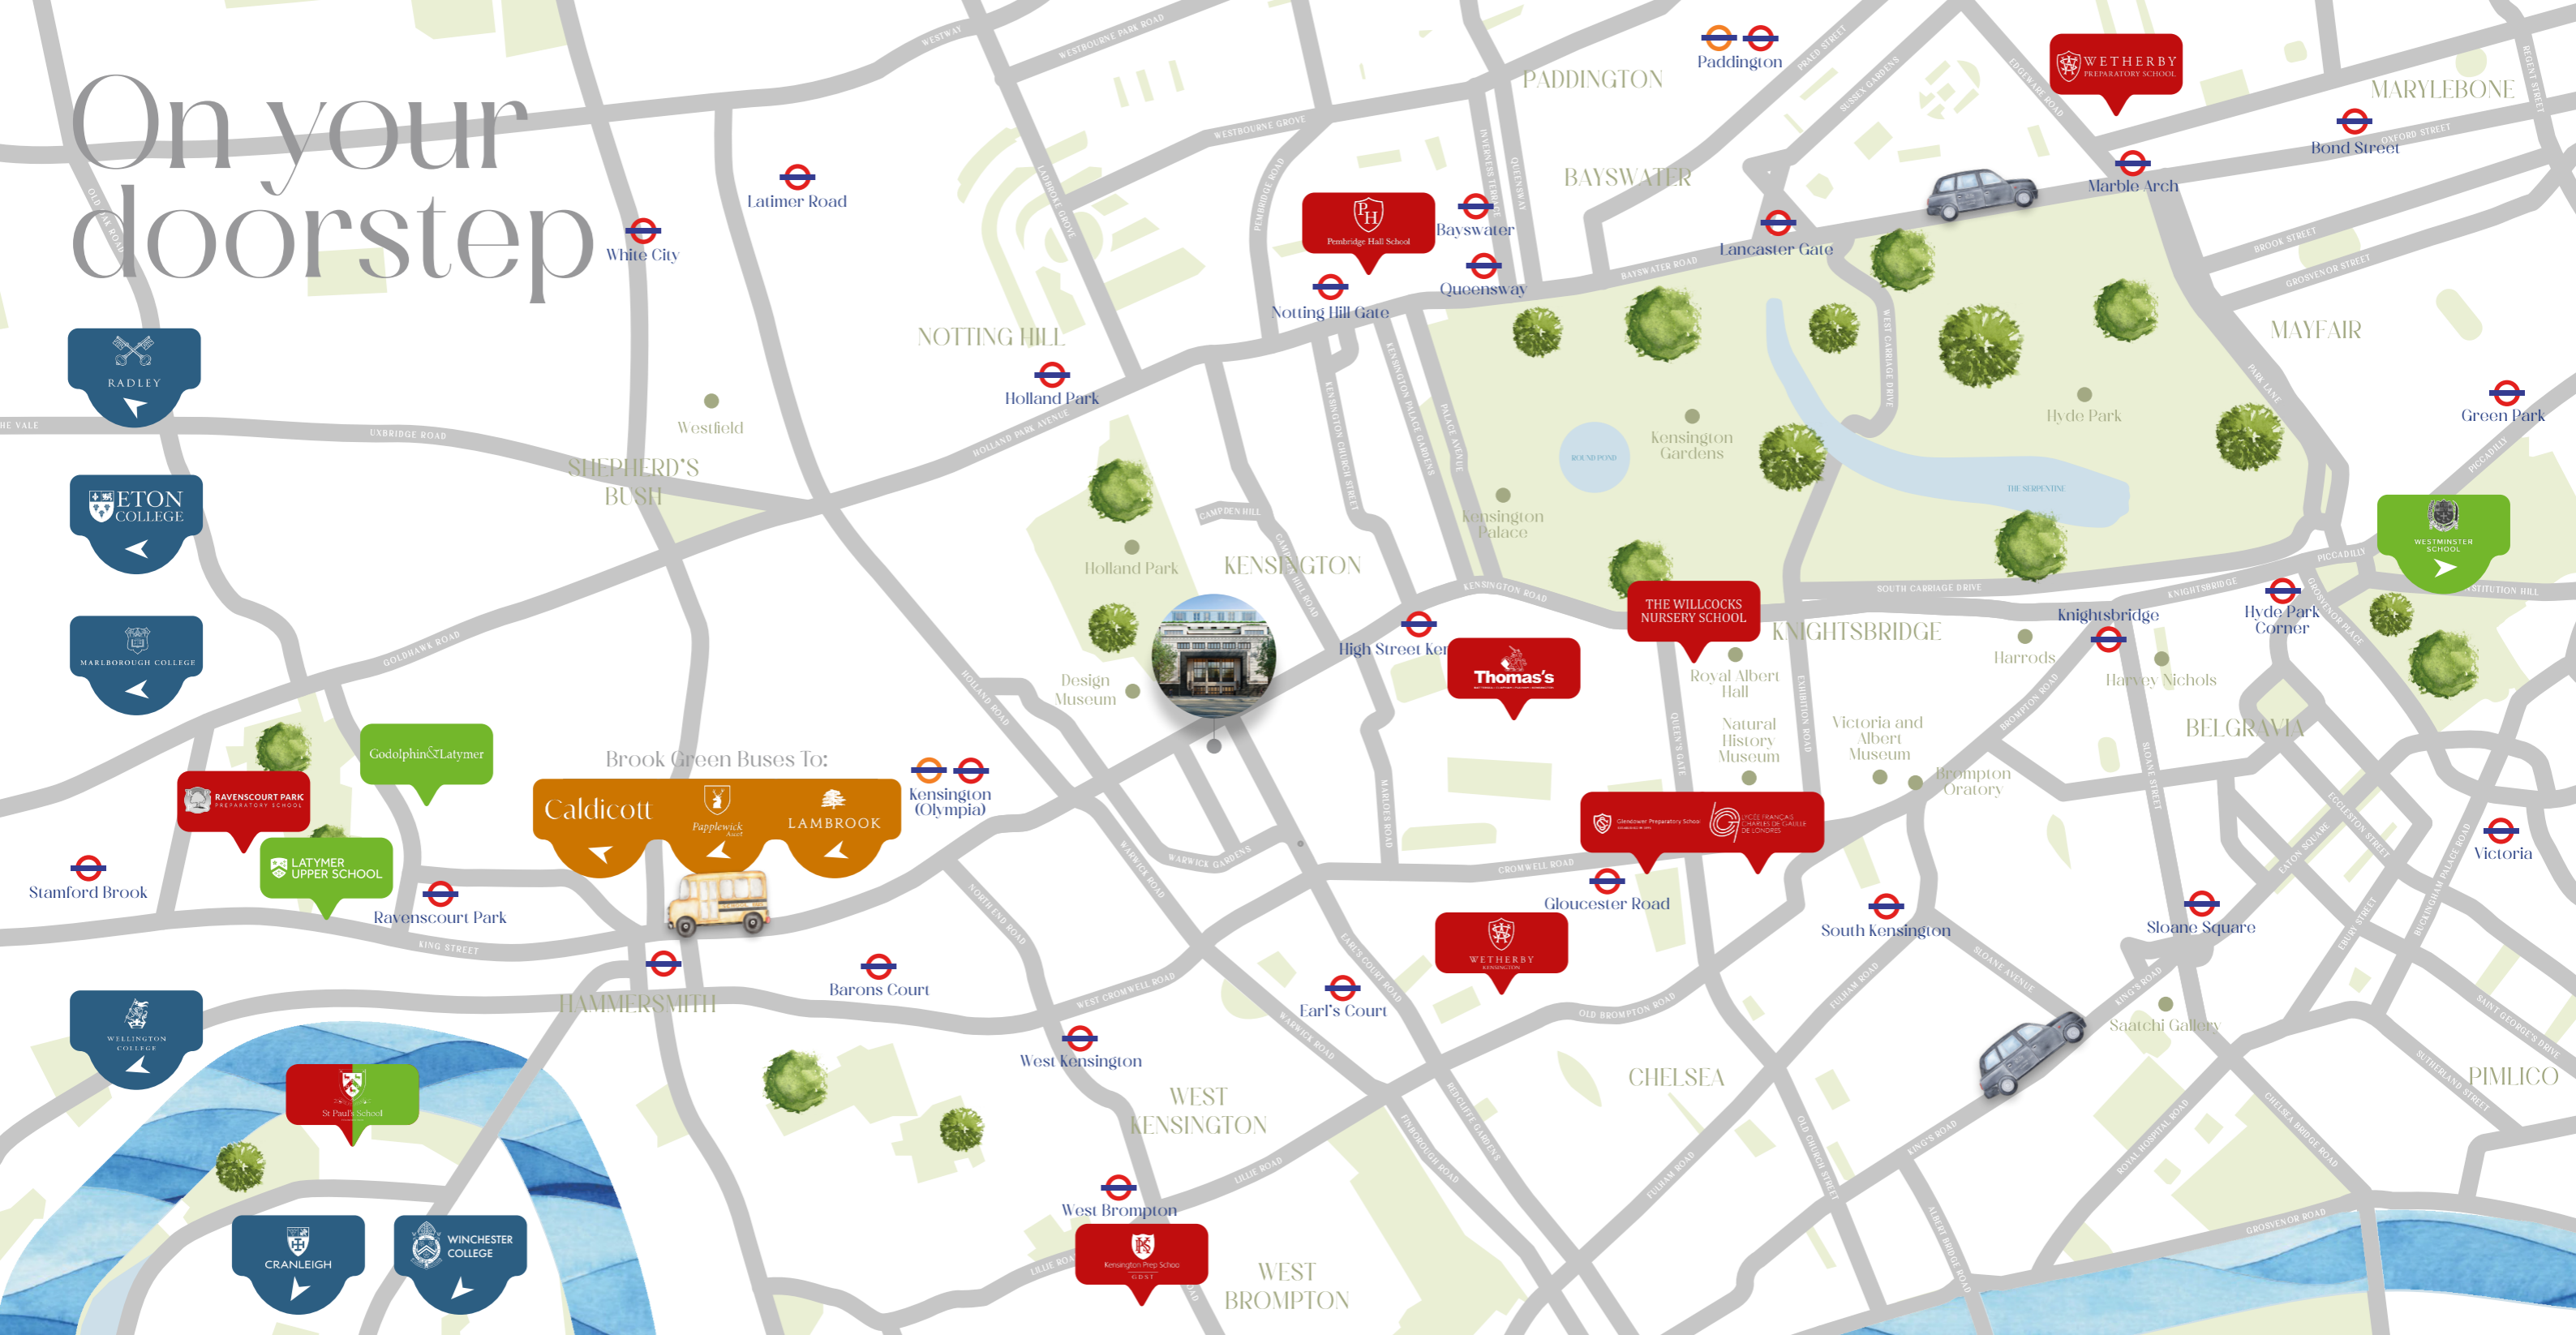

On your doorstep

Pre-prep & Preparatory Schools

- **Wetherby Kensington** (7 mins). Boys from 4-8.

- **Thomas's Kensington** (7 mins). Boys and girls from 4-11.

- **The Willcocks Nursery School** (8 mins). Boys and girls from 2 - 5.

- **Glendower Prep School** (8 mins). Girls from 3 - 11.

- **The French Lycée** (10 mins). Boys and girls from 3-19.

- **Kensington Prep** (12 mins). Girls from 4-11.

- **Pembridge Prep** (8 mins). Girls 4 - 11.

- **Ravenscourt Park Prep School** (13 mins). Boys and girls from 4-11.

- **St Paul's Juniors** (15 mins). Boys from 7-13.

- **Wetherby Prep School** (18 mins). Boys from 7-13.

Country Prep Schools

- **Lambrook** (50 mins). Boys and girls from 3-13.
  The daily bus service departs at 7.15am from Brook Green and arrives back at 6.30pm.

- **Papplewick** (40 mins). Boys from 6-13.
  Daily return bus service departs at 7.15am from Brook Green and arrives back at 6.15pm.

- **Caldicott** (30 mins). Boys from 7-13.
  Daily return bus service from Brook Green.

Leading Boarding Schools

- **Eton College** (40 mins). Boys from 13-18.

- **Wellington College** (60 mins). Boys and girls from 13-18.

- **Radley College** (80 mins). Boys from 13-18.

- **Cranleigh School** (85 mins). Boys and girls from 13-18.

- **Marlborough College** (90 mins). Boys and girls from 13-18.

- **Winchester College** (90 mins). Boys from 13-18, girls from 16-18.

Outstanding Senior Schools

- **Godolphin & Latymer** (12 mins). Girls from 11-18.

- **Latymer Upper School** (12 mins). Boys and girls from 11-18.

- **St Paul's** (15 mins). Boys from 7-18.

- **Westminster School** (25 mins). Boys 12-19, Girls 16-18.